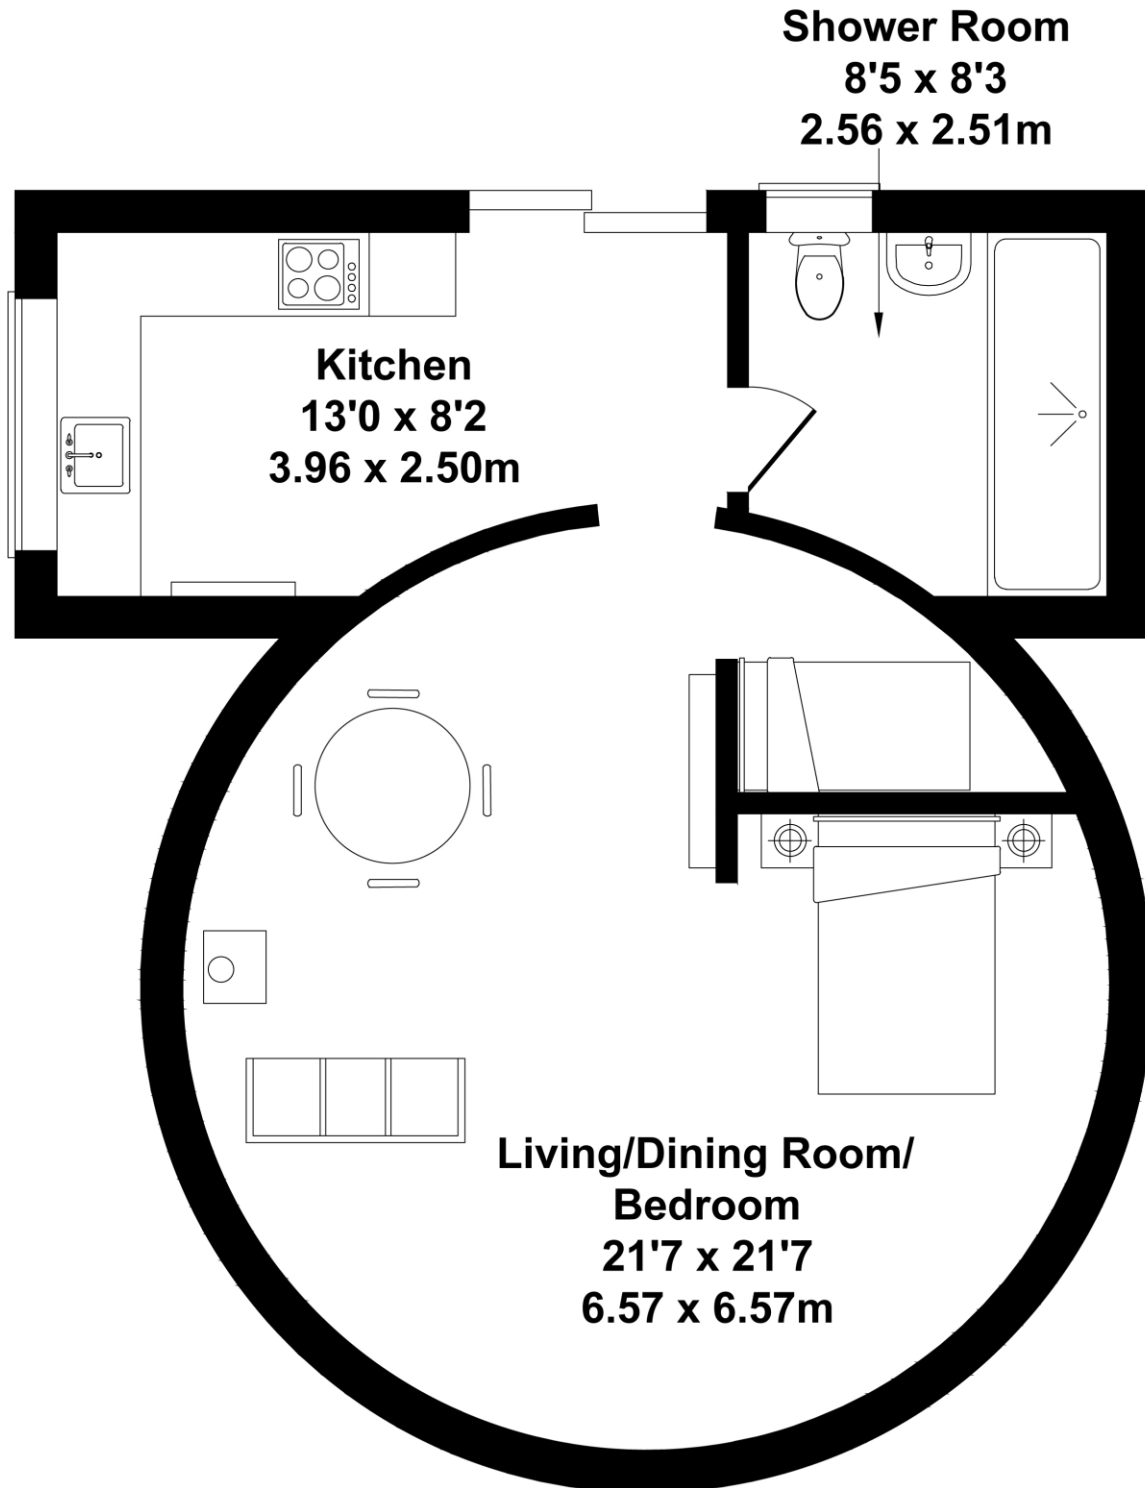

The Dome

Approximate Gross Internal Area
570 sq ft - 53 sq m

SKETCH PLAN FOR ILLUSTRATIVE PURPOSES ONLY

All measurements walls, doors, windows, fittings and appliances, their sizes and locations, are approximate only. They cannot be regarded as being a representation by the seller, nor their agent.