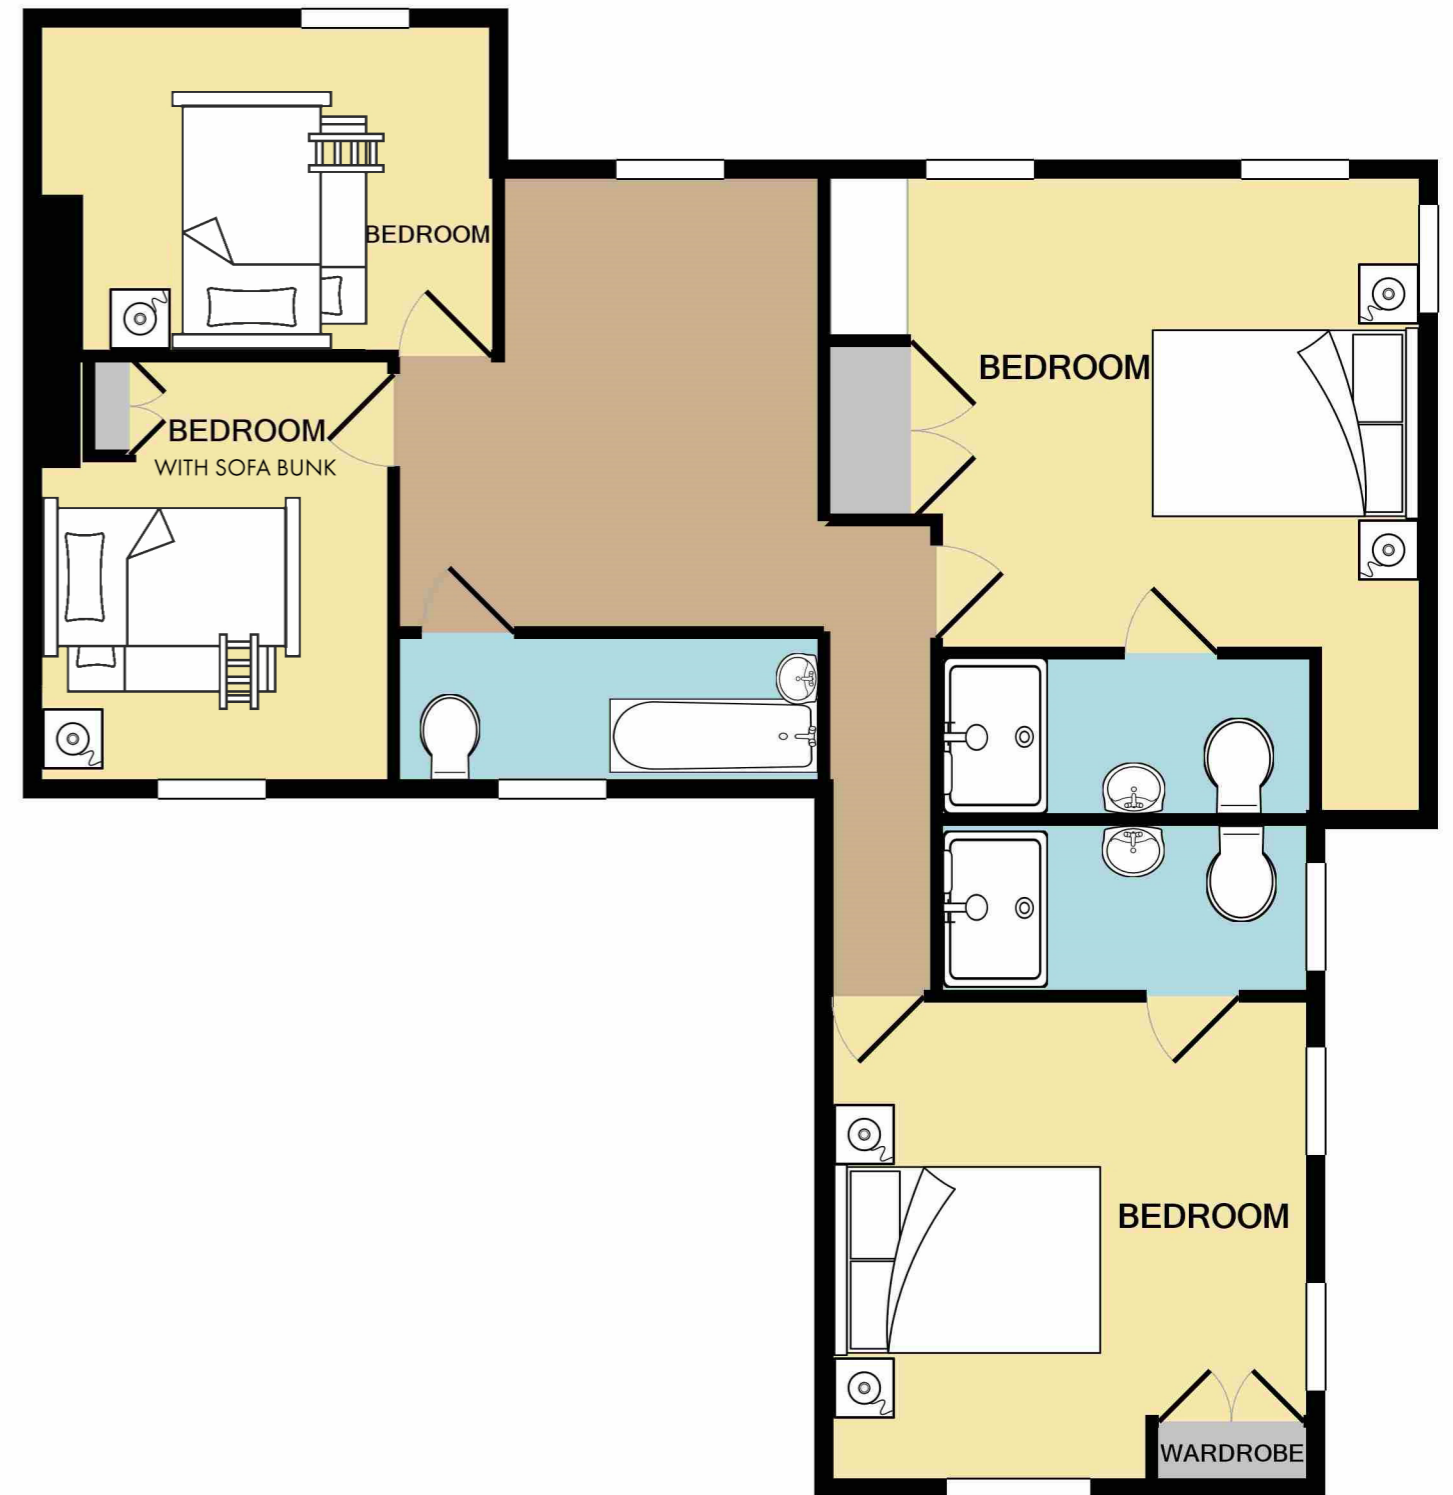

GROUND FLOOR
APPROX. FLOOR
AREA 1533 SQ.FT.
(142.4 SQ.M.)

1ST FLOOR
APPROX. FLOOR
AREA 833 SQ.FT.
(77.4 SQ.M.)

TOTAL APPROX. FLOOR AREA 2367 SQ.FT. (219.8 SQ.M.)

Whilst every attempt has been made to ensure the accuracy of the floor plan contained here, measurements of doors, windows, rooms and any other items are approximate and no responsibility is taken for any error, omission, or mis-statement. This plan is for illustrative purposes only and should be used as such by any prospective purchaser. The services, systems and appliances shown have not been tested and no guarantee as to their operability or efficiency can be given