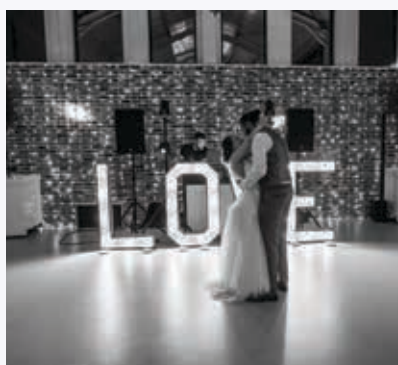

### RUSTIC BALE & BENCH CEREMONY

Set up for up to 100 people  
(Included in inclusive options)  
(10 benches and as many bales as required)  
£100